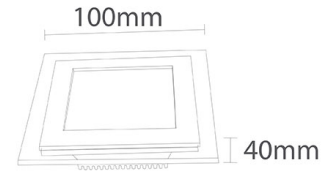

TECHNICAL DATASHEET

LENA-SG 6W

01-07-2020

VT/LENA-SG/6W/SMD/4000K/Φ75MM/220V/LED DOWNLIGHT

NOTES

General Informations

Stock Code	2023500
HSC/GTIP Code	9405.10.98.50.00
EAN-13 (Inbox Barcode)	6970233835615
ITF-14 (Outbox Barcode)	26970233835619

Electrical Characteristics

Current Type	AC
Operation Voltage	180-240 Volt
Operation Frequency	50/60 Hertz
Electrical Current	0,027 Amper
Power	6 Watt
Power Factor	>0.5
Luminous Efficiency	95 lumen/Watt
Energy Savings	0,86
Dimmable	No
Electrical Protection Class	Class II

Electrical Component Specifications

Component Fitting Type	Internal Driver
Driver Properties	Isolated
Driver Input Voltage	180-240 Volt
Driver Input Current	0,027 Amper
Driver Output Voltage	70-148 Volt
Driver Output Current	0,115 Amper

Lighting Characteristics

Luminous Flux	570 lumen
Time for 60% of Lumen	<0.5 seconds
Light Beam Angle	120°
Flicker	No
LED Type	SMD

Mechanical Parameters

IP Protection Class	IP20
Switch On/Off Cycle	30000
Lifetime	50000 hours
Body Material	Glass & Aluminum
Body Colour	White
Diffuser Material	Glass
Cut-Hole Sizes	75*75 millimeter
Product Height	99 millimeter
Product Width	99 millimeter
Product Depth	40 millimeter
Ambient Temperature (Ta)	-10°C<Ta<55°C

Logistic Informations

Outbox Length	520 millimeter
Outbox Width	270 millimeter
Outbox Height	270 millimeter
Outbox Volume	0,03791 m³
Outbox Quantity	40 pieces
Unit Net Weight	0,2 kilogram
Outbox Net Weight	8 kilogram
Outbox Gross Weight	9,5 kilogram